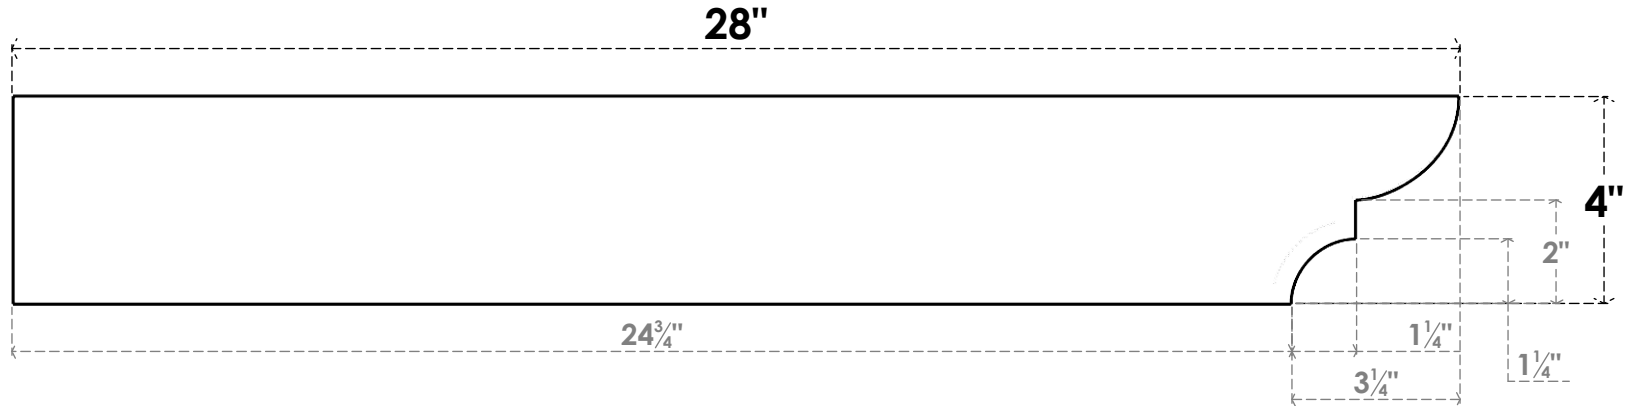

ITEM NUMBER: RFTURO060X04000X28000X004RID00RCPR

6"W X 4"H X 28"L TIMBERTHANE ROUGH CEDAR RIDGEWOOD FAUX WOOD OPEN RAFTER TAIL, 4"L END, PRIMED TAN

SIDE PROFILE

FRONT PROFILE

ISOMETRIC

GENERATED DATE : 03/02/2023