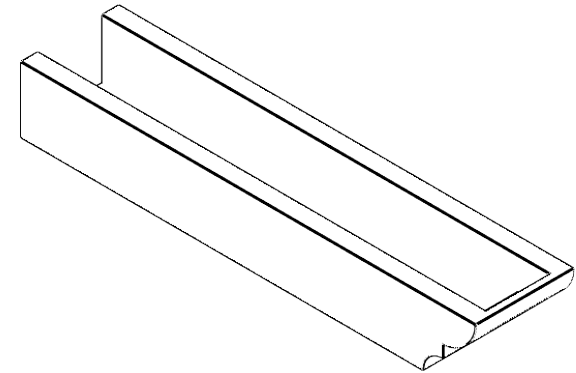

ITEM NUMBER: RFTURO060X04000X28000X004RID00RCPR

6"W X 4"H X 28"L TIMBERTHANE ROUGH CEDAR RIDGEWOOD FAUX WOOD OPEN RAFTER TAIL, 4"L END, PRIMED TAN

SIDE PROFILE

FRONT PROFILE

ISOMETRIC

GENERATED DATE : 03/02/2023

EKENA MILLWORK
2300 WEST MAIN ST.
CLARKSVILLE, TX 75426
TOLL FREE: 866-607-0453
WWW.EKENAMILLWORK.COM

NOTES

1. INSTALLATION TO BE COMPLETED IN ACCORDANCE WITH MANUFACTURER'S SPECIFICATIONS.
2. DRAWING MAY NOT BE TO SCALE
3. THIS DRAWING IS INTENDED FOR DESIGN AND PLANNING PURPOSES ONLY.
4. ALL INFORMATION CONTAINED HEREIN WAS CURRENT AT THE TIME OF DEVELOPMENT BUT MUST BE REVIEWED AND APPROVED BY THE PRODUCT MANUFACTURER TO BE CONSIDERED ACCURATE.
5. TIMBERTHANE ARCHITECTURAL PRODUCTS ARE MADE FROM HIGH DENSITY URETHANE AND COME FACTORY PRIMED