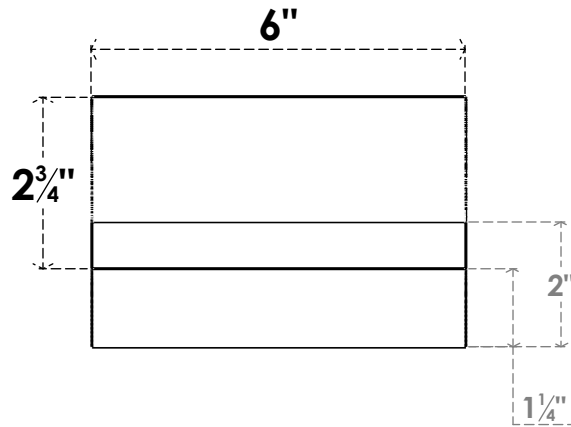

ITEM NUMBER: RFTURO060X04000X28000X004RID00RCPR

6"W X 4"H X 28"L TIMBERTHANE ROUGH CEDAR RIDGEWOOD FAUX WOOD OPEN RAFTER TAIL, 4"L END, PRIMED TAN

SIDE PROFILE

FRONT PROFILE

ISOMETRIC

GENERATED DATE : 03/02/2023